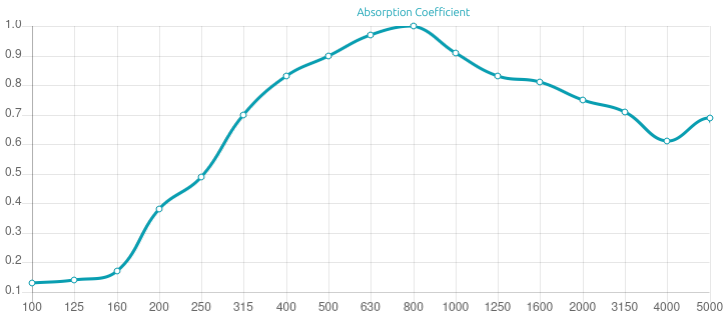

Performance

Technical Information

Features

Absorption Range: 315 Hz to 4000 Hz  
Acoustic Class: B | (aw) = 0,80

This product is available in the following Fire Rate:  
FR | Fire Rated

PRODUCT COMPOSITION: