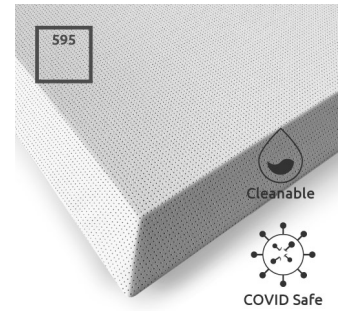

Troy is an efficient fabric absorber panel, with high-performance levels reaching down to the 315 Hz region. Troy's outer frame encloses all sides of the panel, that also has a simple, integrated fixing system, that installs the panel flush to the surface, which make this panel a perfect choice for ceiling and wall applications.

**Product finishes**

(FR - TB) Antimicrobial Fabric Finishes

FR | (TV181) Delft

FR | (TV182) Skylight

FR | (TV183) Auster

FR | (TV184) Perle

FR | (TV185) Schwarz

FR | (TV186) Pure White

FR | (TV187) Leinen

FR | (TV188) Squash

FR | (TV189) Avocado

FR | (TV190) Kirsche

**Troy Med CL SQR - Absorber**

**Purpose**

- Noise Control
- RT reduction
- Flutter echo control
- Reducing excessive reverberation
- Improving speech intelligibility