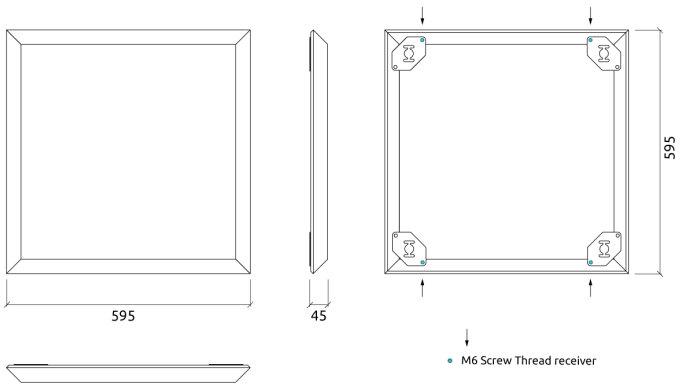

Features

Absorption Range: 315 Hz to 4000 Hz
Acoustic Class: B | (aw) = 0,80

This product is available in the following Fire Rate:
FR | Fire Rated

PRODUCT COMPOSITION:

- Troy Med CL | Acoustic Antimicrobial & Cleanable Faux Leather (FR)
- Acoustic Antimicrobial & Cleanable Faux Leather
- Fire Retardant HMDF Structural Frame
- Sound PET acoustic core - Euro Class B

This panel is installed with an integrated fixing system, hung on screws.

Also compatible with the following fixing systems.

Dimensions:

FR - TB | 595x595x45mm | 2,47 Kg