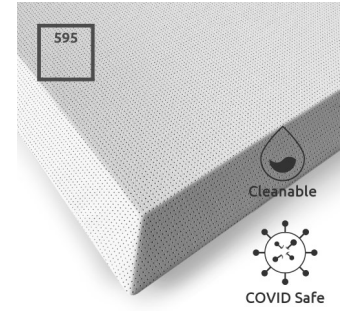

Performance

Technical Information

Features

Absorption Range: 315 Hz to 4000 Hz  
Acoustic Class: B | (aw) = 0,80

This product is available in the following Fire Rate:  
FR | Fire Rated

PRODUCT COMPOSITION:

- Troy Med CL | Acoustic Antimicrobial & Cleanable Faux Leather (FR)
- Acoustic Antimicrobial & Cleanable Faux Leather
- Fire Retardant HMDF Structural Frame
- Sound PET acoustic core - Euro Class B

This panel is installed with an integrated fixing system, hung on screws.

Troy is an efficient fabric absorber panel, with high-performance levels reaching down to the 315 Hz region. Troy's outer frame encloses all sides of the panel, that also has a simple, integrated fixing system, that installs the panel flush to the surface, which make this panel a perfect choice for ceiling and wall applications.

**Product finishes**

(FR - TB) Antimicrobial Fabric Finishes

FR | (TV181) Delft

FR | (TV182) Skylight

FR | (TV183) Auster

FR | (TV184) Perle

FR | (TV185) Schwarz

FR | (TV186) Pure White